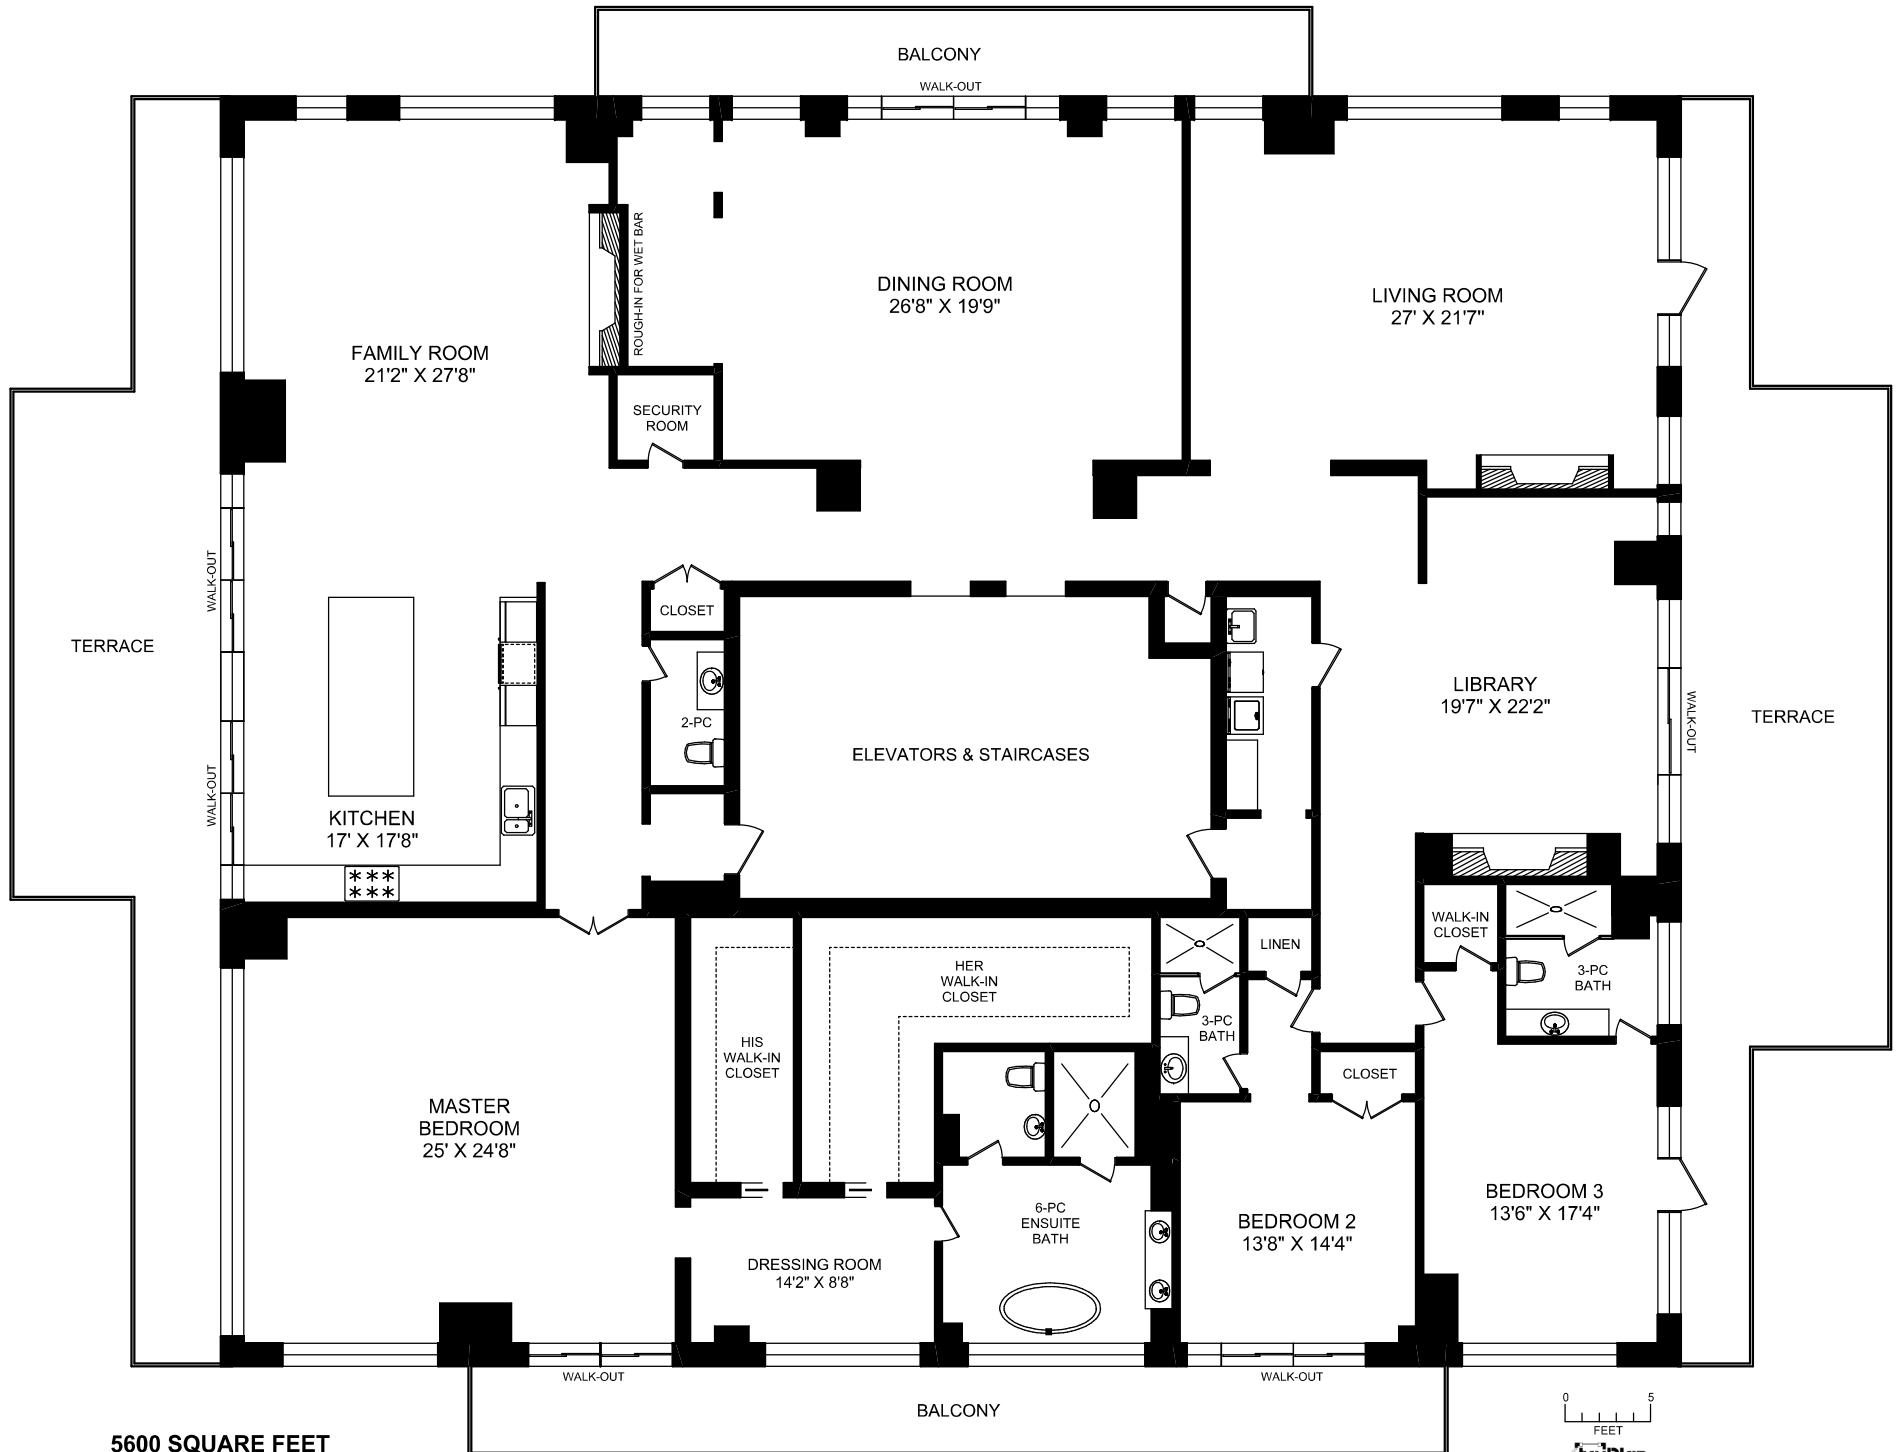

80 YORKVILLE AVENUE, SUITE PH - 1

5600 SQUARE FEET
(AS PER BUILDER)

tryPlan
416 573 2096
E & O.E.

Floor plan may not be 100% accurate.